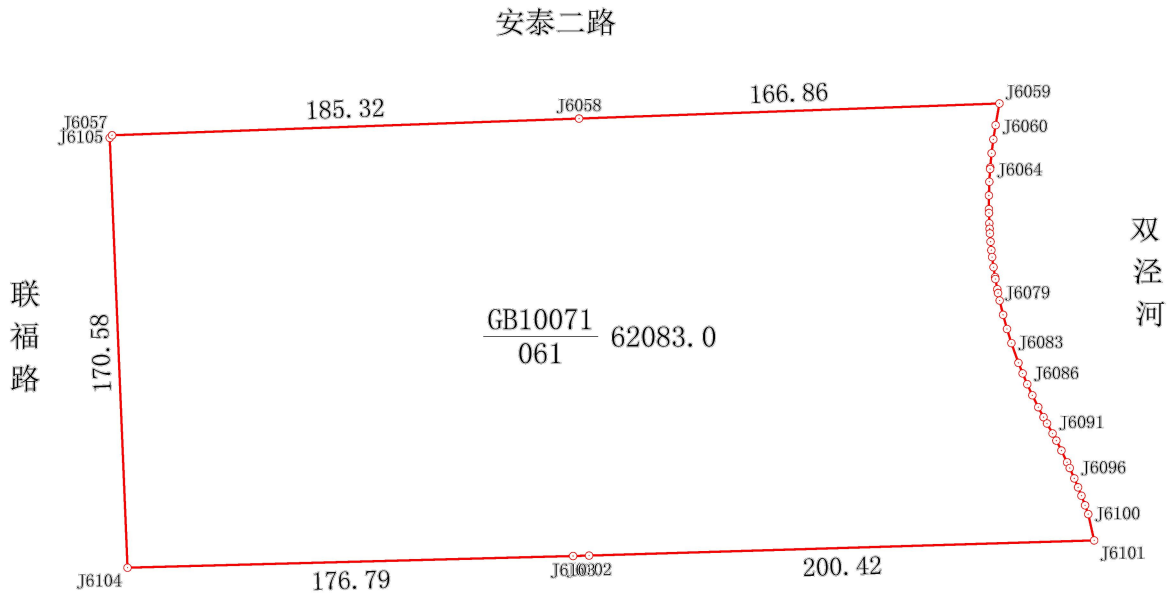

H51H019016

320205108022GB10071

上海工业锅炉（无锡）有限公司

J6083—J6084: 8.31	J6084—J6085: 4.51
J6085—J6086: 4.64	J6086—J6087: 4.85
J6087—J6088: 5.26	J6088—J6089: 4.47
J6089—J6090: 2.88	J6090—J6091: 4.52
J6091—J6092: 3.20	J6092—J6093: 4.42
J6093—J6094: 5.17	J6094—J6095: 2.51
J6095—J6096: 4.50	J6096—J6097: 3.84
J6097—J6098: 3.59	J6098—J6099: 4.06
J6099—J6100: 3.73	J6100—J6101: 10.67
J6102—J6103: 6.34	J6105—J6057: 1.40